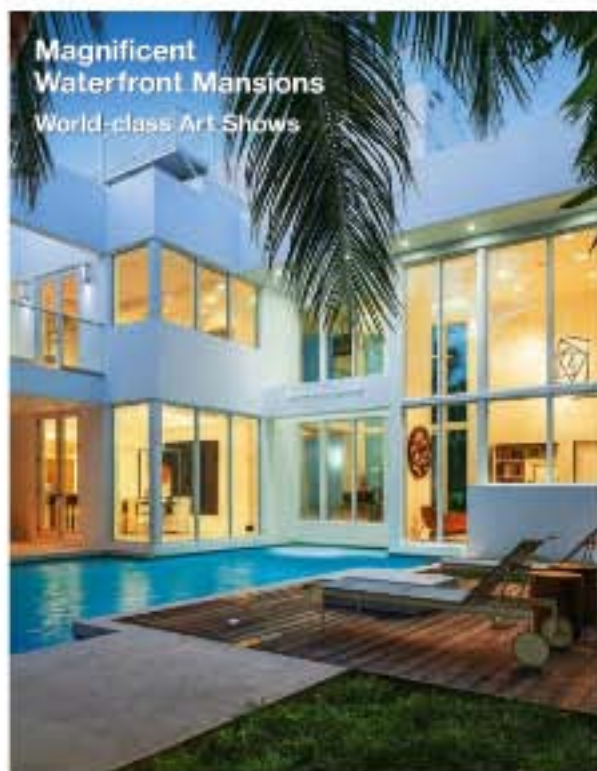

SUBSCRIBE NOW!

SAVE 50%
OFF THE COVER PRICE

FLORIDA DESIGN

1 Year $19.99 (4 issues)

2 Years $27.99 (8 issues)

BEST BUY - SAVE 50%

1-800-523-3327

or for faster service go to
www.floridadesign.com

Save 50% off the cover price on a 2-year subscription. OUTSIDE U.S.A. (Canada, all foreign countries) add $29.99 per year. Payable only in U.S. funds drawn on a U.S. bank. Payment must accompany all foreign orders. Please allow 6-8 weeks for delivery of your first issue. *For U.S. subscriptions only. Photography by Michael Stewardis, Fort Lauderdale, FL.

MHD92

DESIGN BY THE SEA

continued from 92

LOFT

Sofa, armchair, lounge chair and ottoman - Kravet Furniture, Boston Design Center, Boston, MA

Sofa and armchair fabrics - Kravet Fabric, Boston Design Center, Boston, MA

Lounge chair and ottoman fabric - Lee Jofa, Boston Design Center, Boston, MA

Barrel chairs - McGuire Furniture, M-Geough Antiques & Imports, Boston Design Center, Boston, MA

Fabric - Lee Jofa, Boston Design Center, Boston, MA

Cocktail table - Designed by Gerald Pomeroy Design Group, Boston, MA

Fabricated by Art Applications, Inc., Boston, MA

Occasional tables - Hickory Chair, Ailanthus Ltd., Boston Design Center, Boston, MA

Rattan accent table - Mecox Garden, West Palm Beach, FL

Table lamps - Owner's Collection

Artwork - Addison Gallery, Boca Raton, FL

Wall covering - Philip Jeffries Ltd., Webster & Company, Boston Design Center, Boston, MA

Railing fabricated by A-Christian Glass, Delray Beach, FL

Area rug - Stark Carpet Corp., Boston Design Center, Boston, MA

GUEST ROOM

Bed - Hickory Chair, Ailanthus Ltd., Boston Design Center, Boston, MA

Bed covering - The Patterson Group, Boston Design Center, Boston, MA

Bedside chest - Designed by Gerald Pomeroy Design Group, Boston, MA

Fabricated by Art Applications, Inc., Boston, MA

Chest and table lamps - Crate & Barrel, Palm Beach Gardens, FL

Mirror above chest - Arteriors Home, F.D.O. Group, Boston Design Center, Boston, MA

Lounge chairs - Kravet Furniture, Boston Design Center, Boston, MA

Fabric - Kravet Fabric, Boston Design Center, Boston, MA

Occasional table and bench - Mecox Garden, West Palm Beach, FL

Bench fabric - F. Schumacher & Co., Boston Design Center, Boston, MA

Chandelier - Lumens.com

Artwork - Owner's Collection

Drapery fabric - Lee Jofa, Boston Design Center, Boston, MA

Area rug - Patterson, Flynn & Martin, Boston Design Center, Boston, MA

TERRACE

Dining table and chairs, sofa, armchairs and cocktail table - David Sutherland, Webster & Company, Boston Design Center, Boston, MA

Sofa and armchair cushion fabric - Perennials, Webster & Company, Boston Design Center, Boston, MA

Print accent pillow fabric - JANUS et Cie, Boston Design Center, Boston, MA

Solid accent pillow fabric - Thibaut, Ailanthus Ltd., Boston Design Center, Boston, MA

Planters - Floral Emporium, Inc., West Palm Beach, FL

THROUGHOUT

Architecture - González Architects, Savannah, GA

Builder - Lemanski Construction Co., Boca Raton, FL